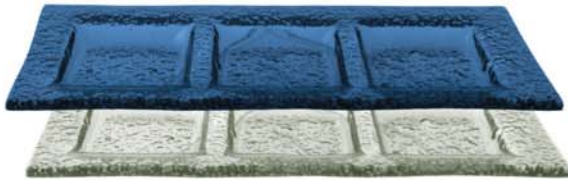

# ArcticGlacier™ Glass Plates

Rectangle Plate

Deep Square Plate

Three Well Rectangle

Square Plate

- Elegant Glass Styling is beautiful by itself or as a Compliment to any table setting.
- Stunning Clear and Icy Blue textured glass.
- Perfect for salads, deserts and delicate entrees.
- Exciting way to accent your menu items.

List Price Per Dz.	Description	Color Item #		Size / Capacity	Case		
		Blue	Clear		Pack Dz.	Weight Lbs.	Cube CFT
\$54.00	Square Dish, 4"	IGPB-4	IGPC-4	4"	3	15	0.54
\$227.00	Square Dish, 8"	IGPB-8	IGPC-8	8"	2	35	0.98
\$340.75	Square Dish, 9 3/4"	IGPB-975	IGPC-975	9 3/4"	2	53	1.63
\$352.75	Rectangular Plate, 12" x 8"	IGPB-12	IGPC-12	12" x 8"	1	28	0.74
\$396.25	Three Compartment Plate, 15 3/4" x 7"	IGPB3-1525	IGPC3-1525	15 3/4" x 7"	1	32	0.89
\$191.00	Three Compartment Plate, 11"	IGPB3-11	IGPC3-11	11"	2	32	1.07
\$331.50	Deep Square Plate, 10"	IGPB-10	IGPC-10	10"	1	29	0.82
\$477.00	Deep Square Plate, 11 3/4"	IGPB-1175	IGPC-1175	11 3/4"	1	40	1.18
\$716.75	Deep Square Plate, 14 1/4"	IGPB-1425	IGPC-1425	14 1/4"	0.5	31	1.24